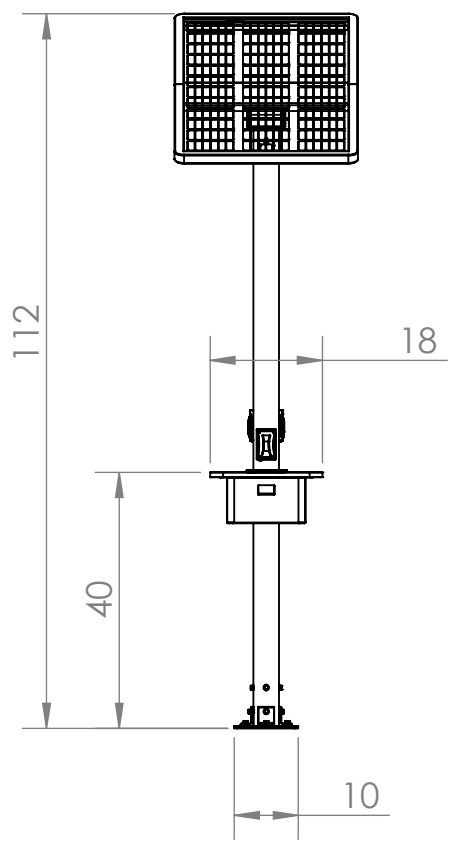

(1) 130 watt Double Glass BIPV Solar Panel

(3) USB-C Receptacles
(7) USB-A
in weatherproof self closing
housing

(4) Qi Wireless Charging
Locations on Table Surface

Aluminum components finished with
polyester powdercoat durable
paint