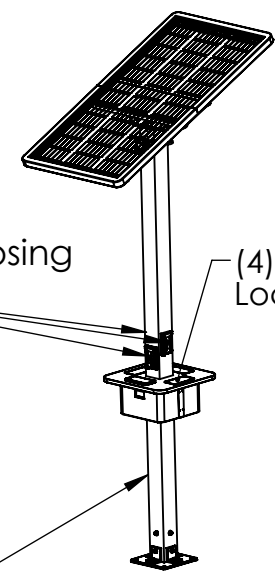

(1) 130 watt Double Glass BIPV Solar Panel

(3) USB-C Receptacles
(7) USB-A
in weatherproof self closing
housing

(4) Qi Wireless Charging
Locations on Table Surface

Aluminum components finished with
polyester powdercoat durable
paint