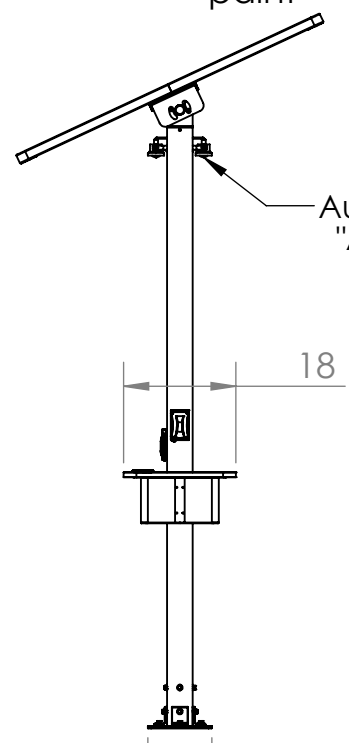

(1) 130 watt Double Glass BIPV Solar Panel

(3) USB-C Receptacles
(7) USB-A
in weatherproof self closing
housing

(4) Qi Wireless Charging
Locations on Table Surface

Aluminum components finished with
polyester powdercoat durable
paint