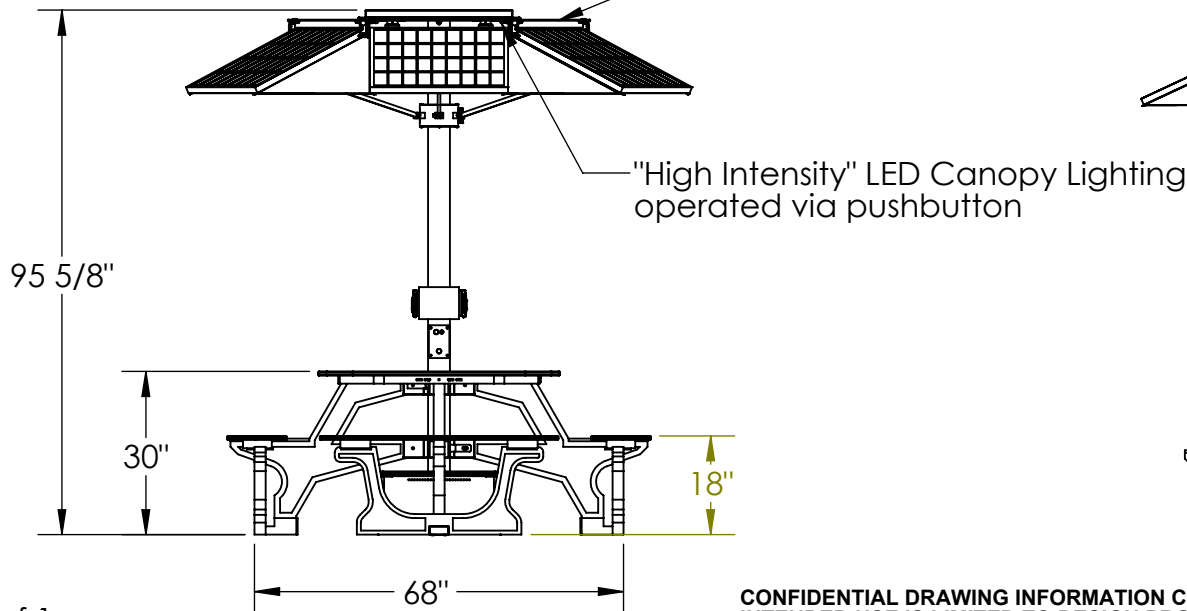

Custom Logo  
Spaces Available  
(6) Locations

GFCI Receptacle (2 outlets)  
in weatherproof housing

Automatic digital timer activated  
"Ambient" LED Canopy Lighting