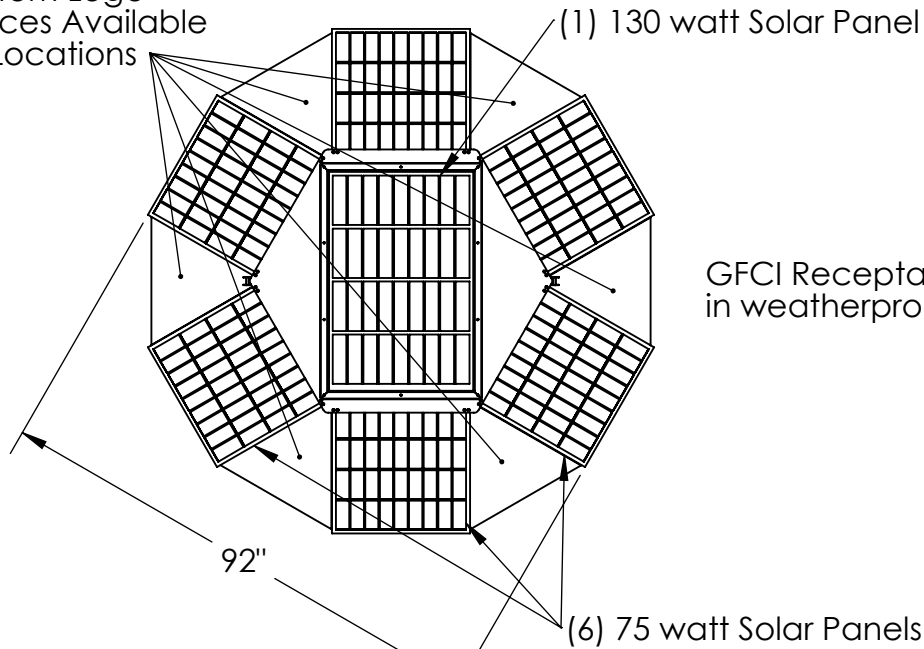

Custom Logo  
Spaces Available  
(6) Locations

GFCI Receptacle (2 outlets)  
in weatherproof housing

Automatic digital timer activated  
"Ambient" LED Canopy Lighting