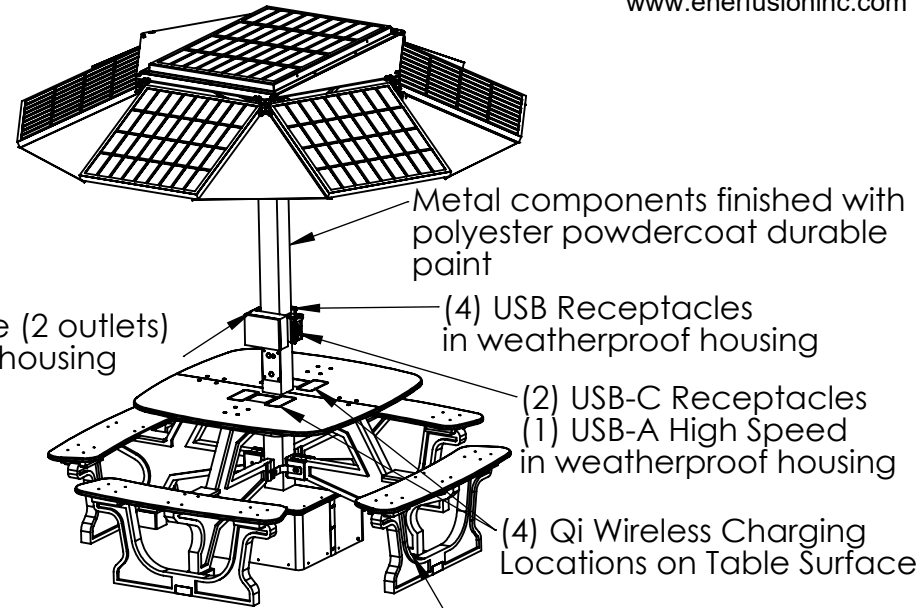

Custom Logo  
Spaces Available  
(6) Locations

GFCI Receptacle (2 outlets)  
in weatherproof housing

Automatic digital timer activated  
"Ambient" LED Canopy Lighting

## ADA Accessible Configuration