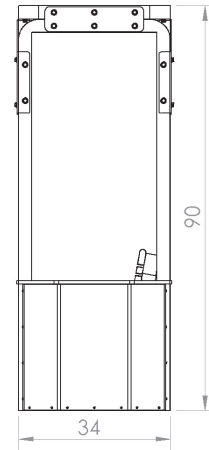

- (4) USB Type A Receptacles
- (1) USB-C Std Charging Port
- (2) USB-C High Speed Charging Ports