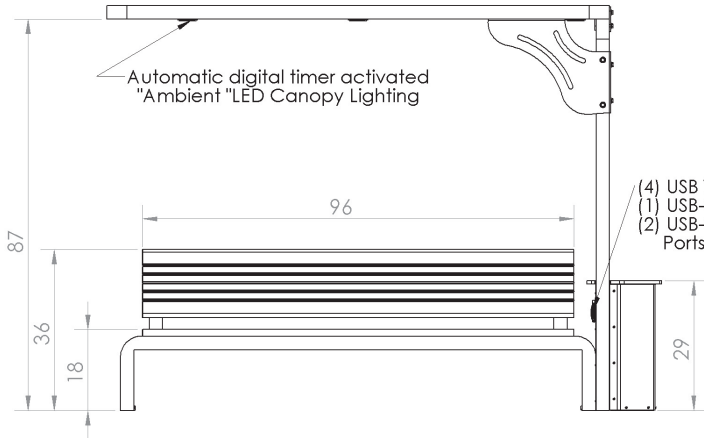

- (4) USB Type A Receptacles
- (1) USB-C Std Charging Port
- (2) USB-C High Speed Charging Ports

page 1 of 1
Date 02/27/2023

CONFIDENTIAL DRAWING INFORMATION CONTAINED HEREIN IS THE PROPERTY OF ENERFUSION, INC. INTENDED USE IS LIMITED TO DESIGN PROFESSIONALS SPECIFYING ENERFUSION, INC. PRODUCTS AND THEIR DIRECT CLIENTS. DRAWING IS NOT TO BE COPIED OR DISCLOSED TO OTHERS WITHOUT THE CONSENT OF ENERFUSION, INC.