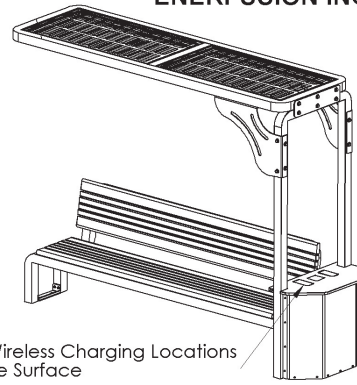

- (4) USB Type A Receptacles
- (1) USB-C Std Charging Port
- (2) USB-C High Speed Charging Ports

page 1 of 1
Date 02/27/2023

CONFIDENTIAL DRAWING INFORMATION CONTAINED HEREIN IS THE PROPERTY OF ENERFUSION, INC. INTENDED USE IS LIMITED TO DESIGN PROFESSIONALS SPECIFYING ENERFUSION, INC. PRODUCTS AND THEIR DIRECT CLIENTS. DRAWING IS NOT TO BE COPIED OR DISCLOSED TO OTHERS WITHOUT THE CONSENT OF ENERFUSION, INC.