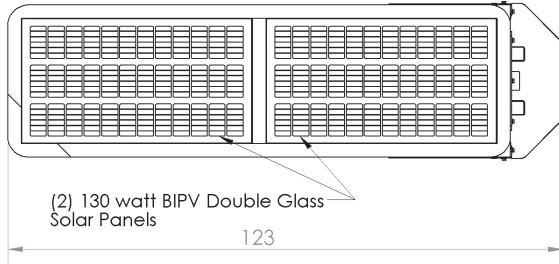

- (4) USB Type A Receptacles
- (1) USB-C Std Charging Port
- (2) USB-C High Speed Charging Ports

page 1 of 1
Date 02/27/2023

CONFIDENTIAL DRAWING INFORMATION CONTAINED HEREIN IS THE PROPERTY OF ENERFUSION, INC. INTENDED USE IS LIMITED TO DESIGN PROFESSIONALS SPECIFYING ENERFUSION, INC. PRODUCTS AND THEIR DIRECT CLIENTS. DRAWING IS NOT TO BE COPIED OR DISCLOSED TO OTHERS WITHOUT THE CONSENT OF ENERFUSION, INC.