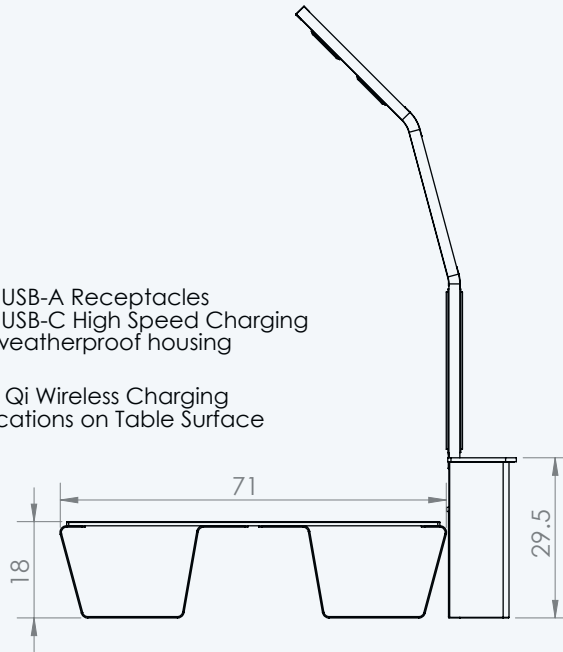

- (4) USB-A Receptacles
- (3) USB-C High Speed Charging in weatherproof housing
- (2) Qi Wireless Charging Locations on Table Surface

LED Illuminated Message/Signage Board housed inside plexiglass enclosure 2-sided

page 1 of 1
Date 02/05/2024

CONFIDENTIAL DRAWING INFORMATION CONTAINED HEREIN IS THE PROPERTY OF ENERFUSION, INC. INTENDED USE IS LIMITED TO DESIGN PROFESSIONALS SPECIFYING ENERFUSION, INC. PRODUCTS AND THEIR DIRECT CLIENTS. DRAWING IS NOT TO BE COPIED OR DISCLOSED TO OTHERS WITHOUT THE CONSENT OF ENERFUSION, INC.

EnerFusion Inc.
1601 Hults Dr.
Eaton Rapids, MI 48827
844-8POWERUP
(844-876-9378)