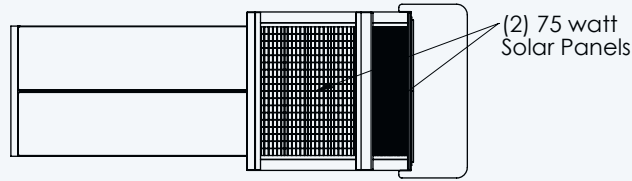

Automatic digital timer activated "Ambient" LED Canopy Lighting

- (4) USB-A Receptacles
- (3) USB-C High Speed Charging in weatherproof housing
- (2) Qi Wireless Charging Locations on Table Surface

LED Illuminated Message/Signage Board housed inside plexiglass enclosure 2-sided

page 1 of 1
Date 02/05/2024

CONFIDENTIAL DRAWING INFORMATION CONTAINED HEREIN IS THE PROPERTY OF ENERFUSION, INC. INTENDED USE IS LIMITED TO DESIGN PROFESSIONALS SPECIFYING ENERFUSION, INC. PRODUCTS AND THEIR DIRECT CLIENTS. DRAWING IS NOT TO BE COPIED OR DISCLOSED TO OTHERS WITHOUT THE CONSENT OF ENERFUSION, INC.

EnerFusion Inc.
1601 Hults Dr.
Eaton Rapids, MI 48827
844-8POWERUP
(844-876-9378)

www.enerfusioninc.com