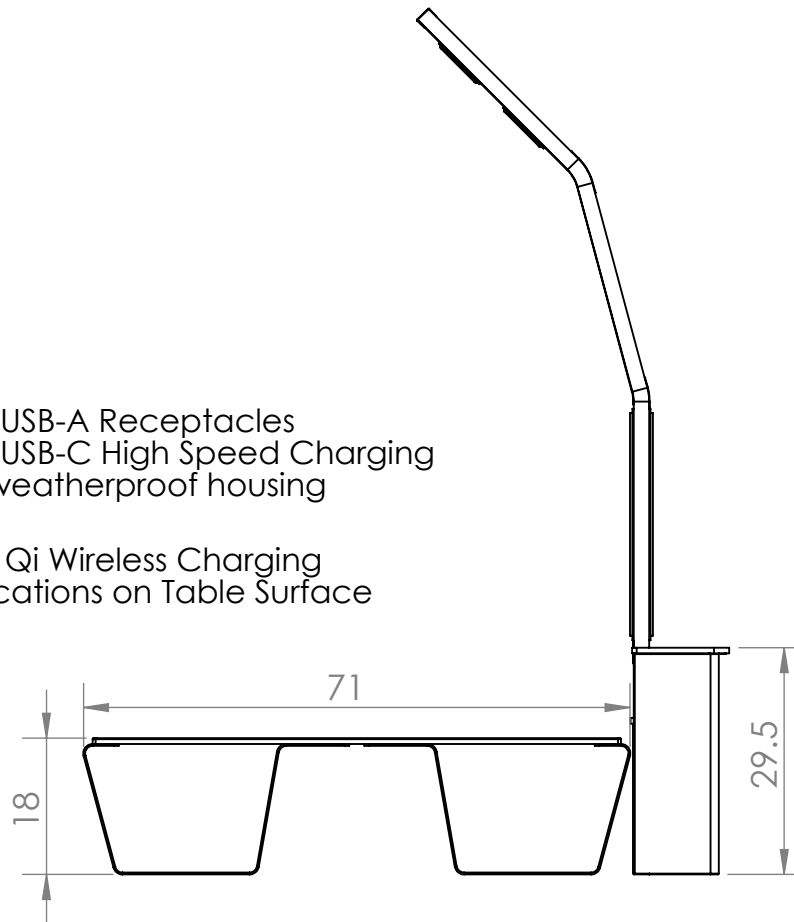

Automatic digital timer activated "Ambient" LED Canopy Lighting

- (4) USB-A Receptacles
- (3) USB-C High Speed Charging in weatherproof housing
- (2) Qi Wireless Charging Locations on Table Surface

LED Illuminated Message/Signage Board housed inside plexiglass enclosure 2-sided