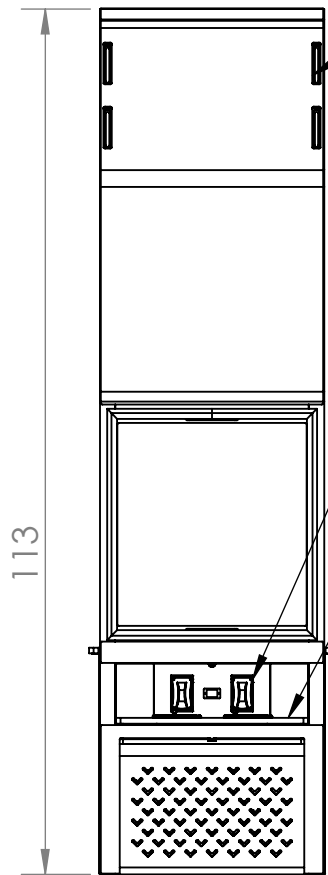

Automatic digital timer activated "Ambient" LED Canopy Lighting

- (4) USB-A Receptacles
- (3) USB-C High Speed Charging in weatherproof housing
- (2) Qi Wireless Charging Locations on Table Surface

LED Illuminated Message/Signage Board housed inside plexiglass enclosure 2-sided