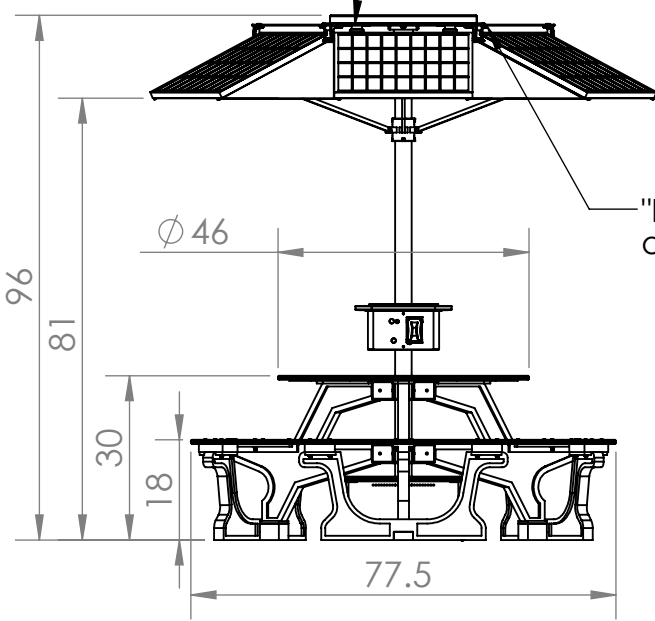

GFCI Receptacle (2 outlets) in weatherproof housing

Table Constructed from Poly-Recycled Plastic Material

Automatic digital timer activated "Ambient" LED Canopy Lighting

"High Intensity" LED Canopy Lighting operated via pushbutton