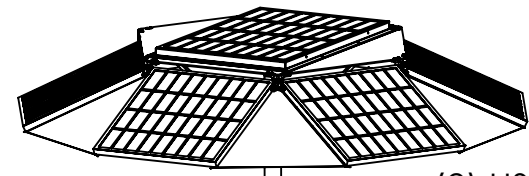

Custom Logo
Spaces Available
(6) Locations

(3) Qi Wireless Charging Locations on Table Surface

(2) USB-C Receptacles
(1) USB-A High Speed in weatherproof housing

(4) USB Receptacles in weatherproof housing

GFCI Receptacle (2 outlets) in weatherproof housing

Table Constructed from Poly-Recycled Plastic Material

Automatic digital timer activated "Ambient" LED Canopy Lighting

"High Intensity" LED Canopy Lighting operated via pushbutton