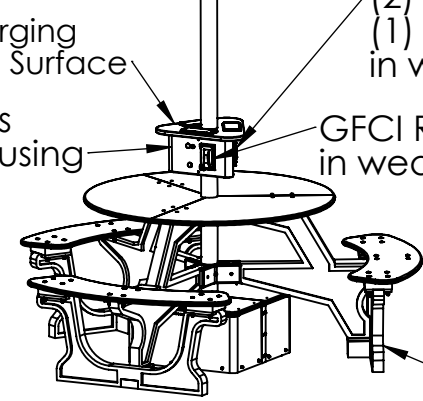

GFCI Receptacle (2 outlets) in weatherproof housing

Table Constructed from Poly-Recycled Plastic Material

Automatic digital timer activated "Ambient" LED Canopy Lighting

"High Intensity" LED Canopy Lighting operated via pushbutton