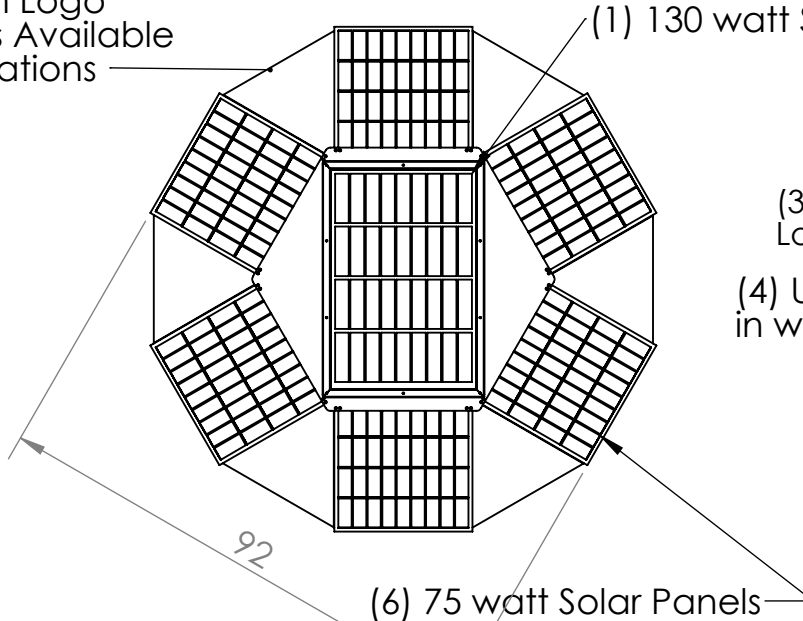

Custom Logo
Spaces Available
(6) Locations

(3) Qi Wireless Charging Locations on Table Surface

(2) USB-C Receptacles
(1) USB-A High Speed in weatherproof housing

(4) USB Receptacles in weatherproof housing

GFCI Receptacle (2 outlets) in weatherproof housing

Table Constructed from Poly-Recycled Plastic Material

Automatic digital timer activated "Ambient" LED Canopy Lighting

"High Intensity" LED Canopy Lighting operated via pushbutton