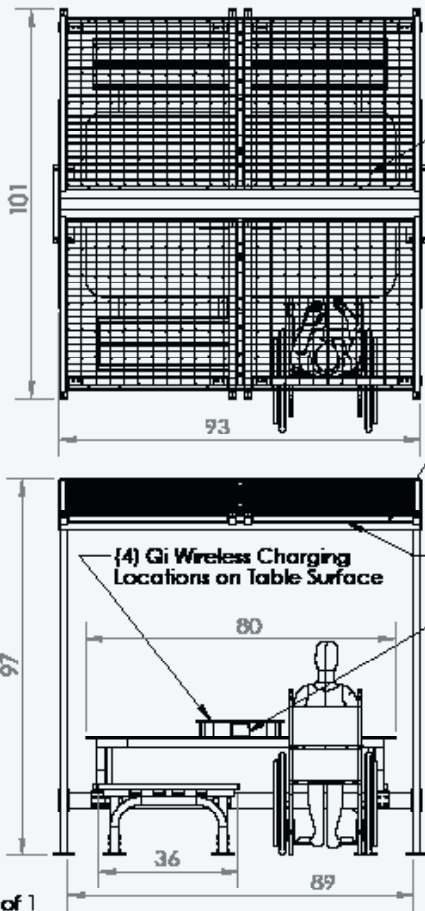

page 1 of 1
Date 02/05/2024

CONFIDENTIAL DRAWING INFORMATION CONTAINED HEREIN IS THE PROPERTY OF ENERFUSION, INC. INTENDED USE IS LIMITED TO DESIGN PROFESSIONALS SPECIFYING ENERFUSION, INC. PRODUCTS AND THEIR DIRECT CLIENTS. DRAWING IS NOT TO BE COPIED OR DISCLOSED TO OTHERS WITHOUT THE CONSENT OF ENERFUSION, INC.

ARA Vs. ARA LT

EnerFusion Inc.
1601 Hults Dr.
Eaton Rapids, MI 48827
844-8POWERUP
(844-876-9378)

www.enerfusioninc.com