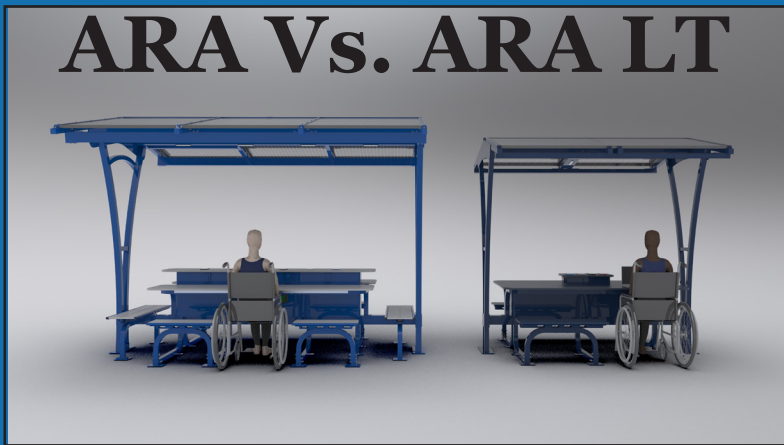

ARA Vs. ARA LT

EnerFusion Inc.
1601 Hults Dr.
Eaton Rapids, MI 48827
844-8POWERUP
(844-876-9378)

www.enerfusioninc.com