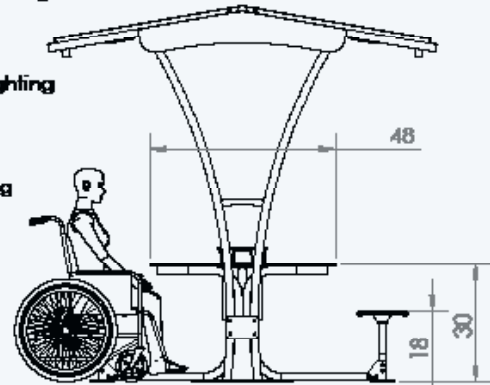

The ARA - LT Solar Picnic Table is:

Made in America!

Optional features:

WiFi Hotspot

ADA Accessible location available or can be upfitted with 2 full length benches

page 1 of 1
Date 02/05/2024

CONFIDENTIAL DRAWING INFORMATION CONTAINED HEREIN IS THE PROPERTY OF ENERFUSION, INC. INTENDED USE IS LIMITED TO DESIGN PROFESSIONALS SPECIFYING ENERFUSION, INC. PRODUCTS AND THEIR DIRECT CLIENTS. DRAWING IS NOT TO BE COPIED OR DISCLOSED TO OTHERS WITHOUT THE CONSENT OF ENERFUSION, INC.