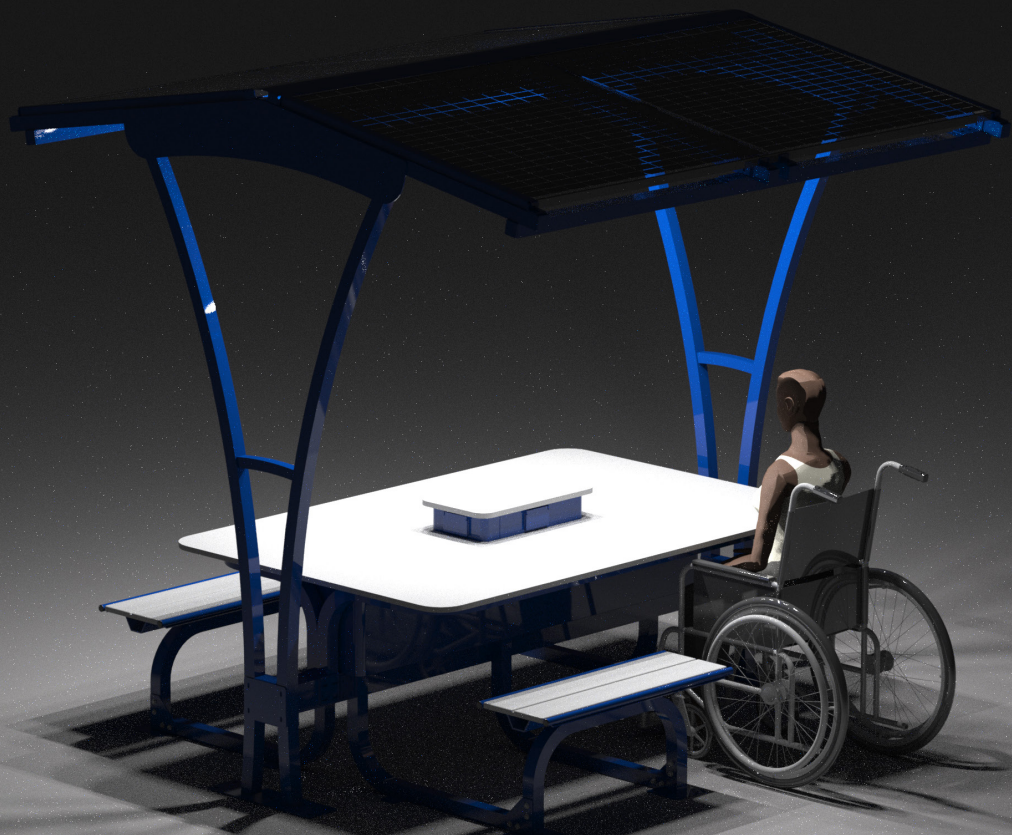

ARA-LT Solar Picnic Table

Power-up GREEN!

EnerFusion Inc.
Power-up GREEN!
www.enerfusioninc.com