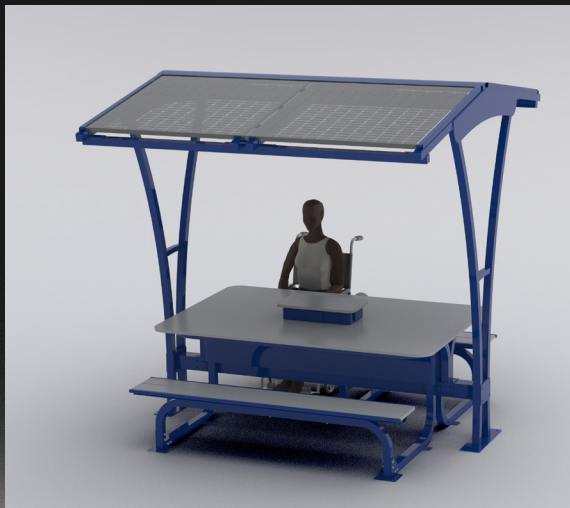

ARA-LT Solar Picnic Table

Power-up GREEN!

EnerFusion Inc.
Power-up GREEN!
www.enerfusioninc.com

The ARA-LT solar picnic table is so much more than an ordinary picnic table, it is a solar-powered charging station and WiFi hotspot that is a great addition to any campus or outdoor venue. The ARA-LT solar picnic table has been designed to provide self-sustaining GREEN energy wherever it is placed outdoors with access to direct sunlight. Not only is this electronic device charging oasis powered by the sun, it is also made from recycled materials to be an eco-friendly masterpiece.