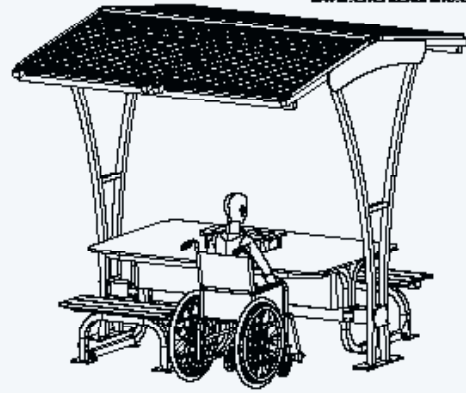

page 1 of 1
Date 02/05/2024

CONFIDENTIAL DRAWING INFORMATION CONTAINED HEREIN IS THE PROPERTY OF ENERFUSION, INC. INTENDED USE IS LIMITED TO DESIGN PROFESSIONALS SPECIFYING ENERFUSION, INC. PRODUCTS AND THEIR DIRECT CLIENTS. DRAWING IS NOT TO BE COPIED OR DISCLOSED TO OTHERS WITHOUT THE CONSENT OF ENERFUSION, INC.

ARA Vs. ARA LT

EnerFusion Inc.
1601 Hults Dr.
Eaton Rapids, MI 48827
844-8POWERUP
(844-876-9378)

www.enerfusioninc.com